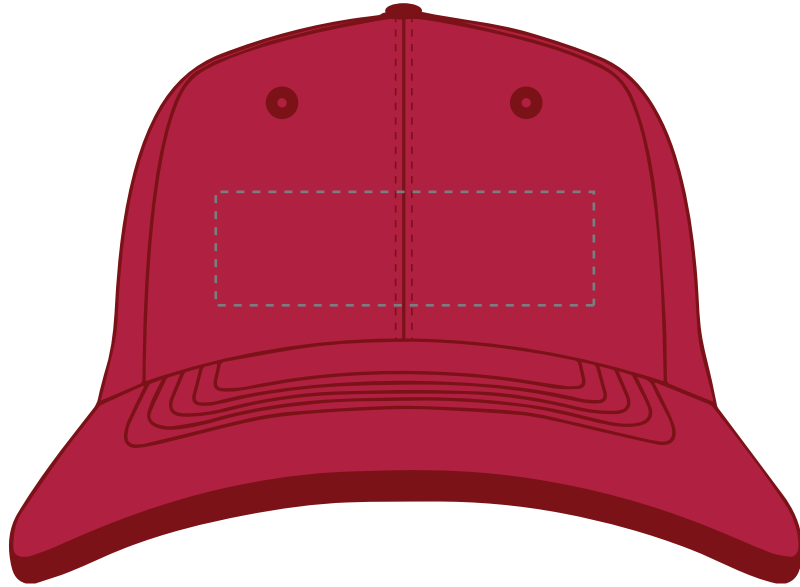

The dashed line is to demonstrate print area and will not appear on your printed item

**PANTONE REFERENCE(S)**

 Full colour printing

ARTWORK SCALE 50%

ARTWORK SCALE 100%  
 Max print area 100mm x 30mm  
 Actual logo size: